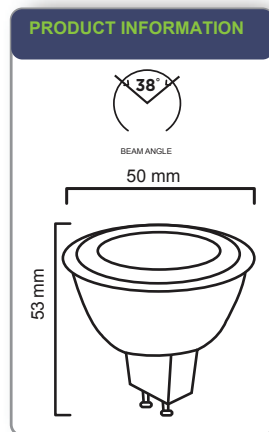

Brightness

500
lumens

Estimated
Energy Cost

$0.78
per year