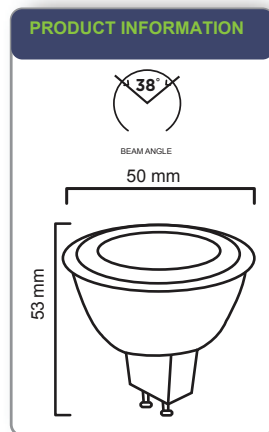

75 WATT
Replacement Bulb
using only 6.5 Watts
120 volts

GENERAL INFORMATION

Item #	EGU1065D3038
Base Type	GU10
Bulb Shape	GU10
Avg Life (hours)	25,000
Dimmable	Yes
Weight	86 grams
Voltage	120V
Energy Star Certified	Yes

TECHNICAL CHARACTERISTICS

Color Designation	Pure White
Correlated Color Temperature	3000 K
Rated Luminous Flux (lm)	500
Wattage	6.5w
Replaces	75
Luminous Efficiency	84 Lm/W
CRI	>80
Beam Angle	38
Line Frequency	5-60Hz