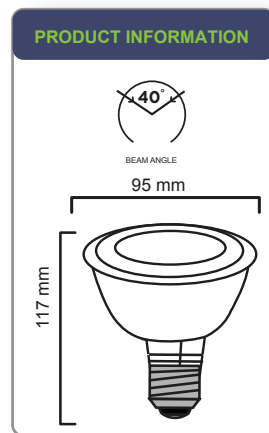

Brightness

800
lumens

Estimated
Energy Cost

$1.20
per year